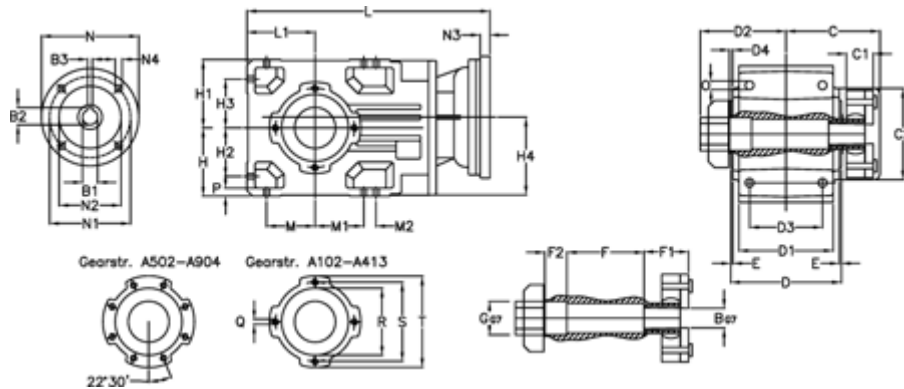

Article number: 29600400836445  
 Description: Bevel helical gearbox  
 A412QF40-8,3-P112B5

## Measures

B = 45	D1 = 155	F2 = 54	L = 404.5	N3 = -
B1 = 28	D2 = 136	G = 45	L1 = 112	N4 = M12x16
B2 = 31.3	D3 = 120	GA = 37 NM	M = 80.0	O = 14.0
B3 = 8	d4 = 5.5	H = 112	M1 = 80.0	P = 13
C = 146.0	Description = A412QF40-xx-P112 B5	H1 = 112	M2 = 20	Q = M12x19
C1 = 54	E = 3.5	H2 = 80.0	N = 250	R = 130
C2 = 133.0	F = 164.0	H3 = 80.0	N1 = 215	S = 165
D = 182	F1 = 54.0	H4 = 129.5	N2 = 180	T = 200